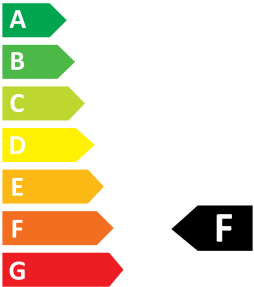

ENERG

OASE

72044

3
kWh/1000h