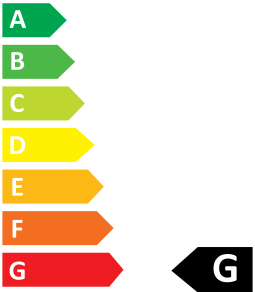

ENERG

OASE

72443

2
kWh/1000h

2019/2015

Technical Data

- Luminous Flux (lm) **142**
- Colour temperature (Kelvin) **7000**
- Half-peak Divergence (Degrees) **120**
- Lifetime (h) **50000**
- Power (W) **1,9**
- Voltage Supply (V) **12V DC**
- Standby Power (W) **No**
- Standby Conditions (W) **No**
- CRI **80**
- Dimmable **No**

biOrb Classic LED small white