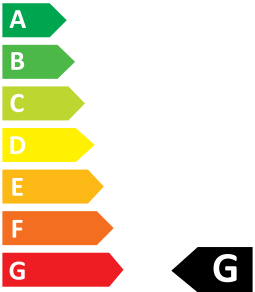

ENERG

OASE

72448

2
kWh/1000h

2019/2015

Technical Data

- Luminous Flux (lm) **142**
- Colour temperature (Kelvin) **7000**
- Half-peak Divergence (Degrees) **120**
- Lifetime (h) **50000**
- Power (W) **1,9**
- Voltage Supply (V) **12V DC**
- Standby Power (W) **No**
- Standby Conditions (W) **No**
- CRI **80**
- Dimmable **No**