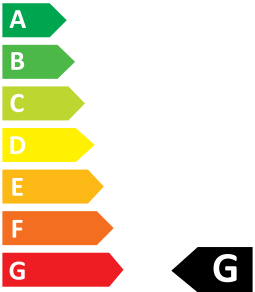

ENERG

OASE

72453

2
kWh/1000h