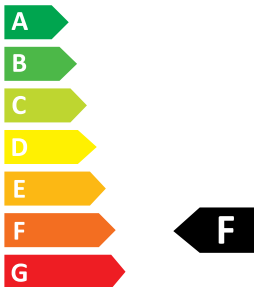

ENERG

OASE

72457

3

kWh/1000h