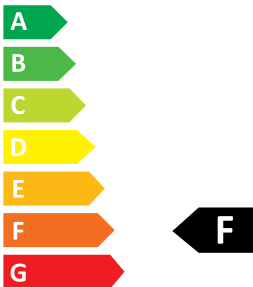

ENERG

OASE

72461

3

kWh/1000h

2019/2015

Technical Data

Luminous Flux (lm) **197**

Colour temperature (Kelvin) **7000**

Half-peak Divergence (Degrees) **120**

Lifetime (h) **50000**

Power (W) **2,4**

Voltage Supply (V) **12V DC**

Standby Power (W) **No**

Standby Conditions (W) **No**

CRI **80**