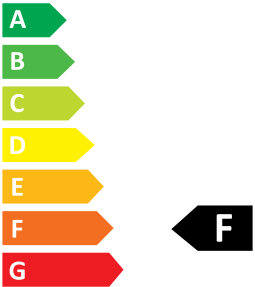

ENERG

OASE

72465

3
kWh/1000h